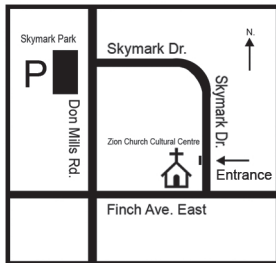

Bernadette Lau

TEACHER AND STUDENT ART EXHIBITION 2010

Bernadette Lau

TEACHER AND STUDENT ART EXHIBITION 2010

Saturday October 16, 2010

10:30a.m. - 6:30p.m.

Zion Church Cultural Centre

1650 Finch Ave. East

Toronto, Ontario

Parking across the street at Skymark Park, west on Don Mills Rd.
Pedestrians entrance to building through gates on Skymark Dr.

Still Life 2010

Oil on canvas 30" x 24"

bernadette.lau@sympatico.ca